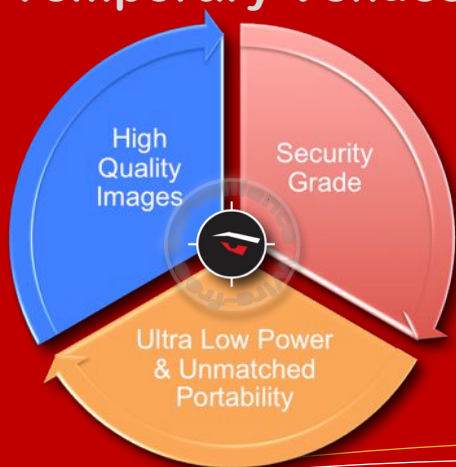

Portable Surveillance Camera & Alarm

Battery powered standalone high quality camera and alarm system

Externally mounted solar panel keeps the battery charged

Simple "Set & Forget" operation

1. Position camera – and follow DIY installation of alarm module
2. Arm camera – via remote controller
3. Review images on any computer

Captures high resolution still images

- Inbuilt motion detector with programmable image sequence
- Images are time & date stamped with digital signature
- Privacy ensured – images can be digitally encrypted
- Capture up to 65,000 images on removable storage

Ideal for
**Mobile Homes,
Caravans,
Boats, Yachts,
Storage Sheds,
Truck Storage,
Holiday Homes,
Temporary Venues**