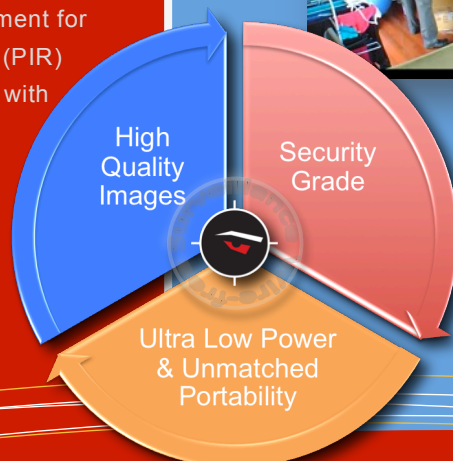

Optionally integrate into your alarm

- BlueEye can seamlessly integrates into any new/existing alarm system
- Can be a drop-in replacement for existing motion detectors (PIR)
- Can be installed together with identical looking PIRs
- Fast and easy setup – camera comes pre-configured with all necessary settings

A revolution in portable surveillance and security

The ultra low-power "Eye Series" cameras are the first to incorporate PSIS, a technique where a surveillance camera operates between CCTV & Digital Still Camera modes. This allows critical images of events (attacks, vandalism, thefts) to be captured and stored in high resolution without the usual degradation in quality of CCTV still images.