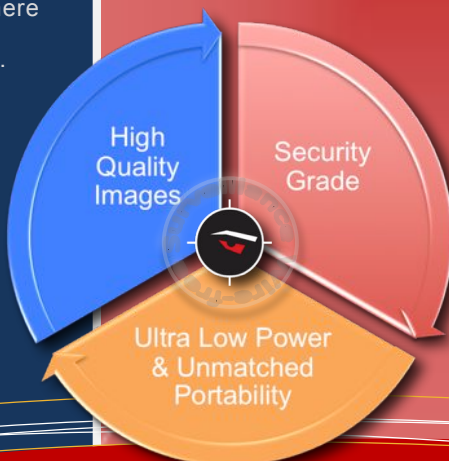

Unmatched battery performance  
up to 39 weeks before needing to recharge

*Clean Technology* - Integrated solar options  
your battery may *never* need to be recharged

Set and Forget operation  
Easy and Fast to *position, set and forget!*

High quality security grade images

Flexible add-ons include night vision, wireless modem, remote triggering & external interfaces

Store up to 65,000 images and easily view your images on any computer