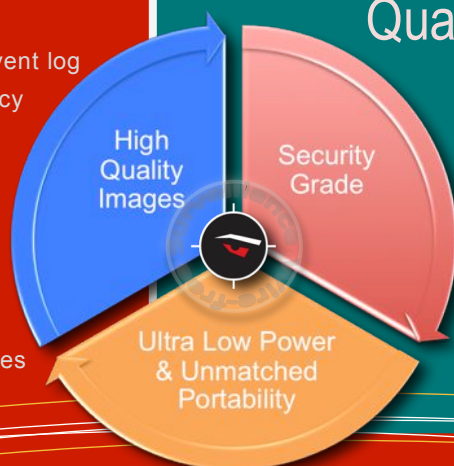

A revolution in wearable surveillance

The PatrolEye is a revolutionary new mobile digital surveillance camera designed to be "worn" by patrolling security and law enforcement officers. The camera will unobtrusively record the whole day's activities as seen by the wearer. PatrolEye provides valuable historical image intelligence, which can be easily retrieved at a later date and is court admissible.

Mi5
SECURITY

NZ Freephone 0800 111 309
Australia (02) 9241 1537
International +64 9 377 4309
www.mi5security.com
info@mi5security.com

Eye Series products from Mi5 Security:

BlueEye (indoor camera), BlueEye Secure (secure SS housing), BlueEye Alert (with siren/strobe), BlueEye for Alarms, RedEye (outdoors), RedEye DayNight (with night vision), RedEye Wireless (with cellular modem), RedEye Extreme (low maintenance wireless camera), PatrolEye and industry products including VendingEye & OEM kits